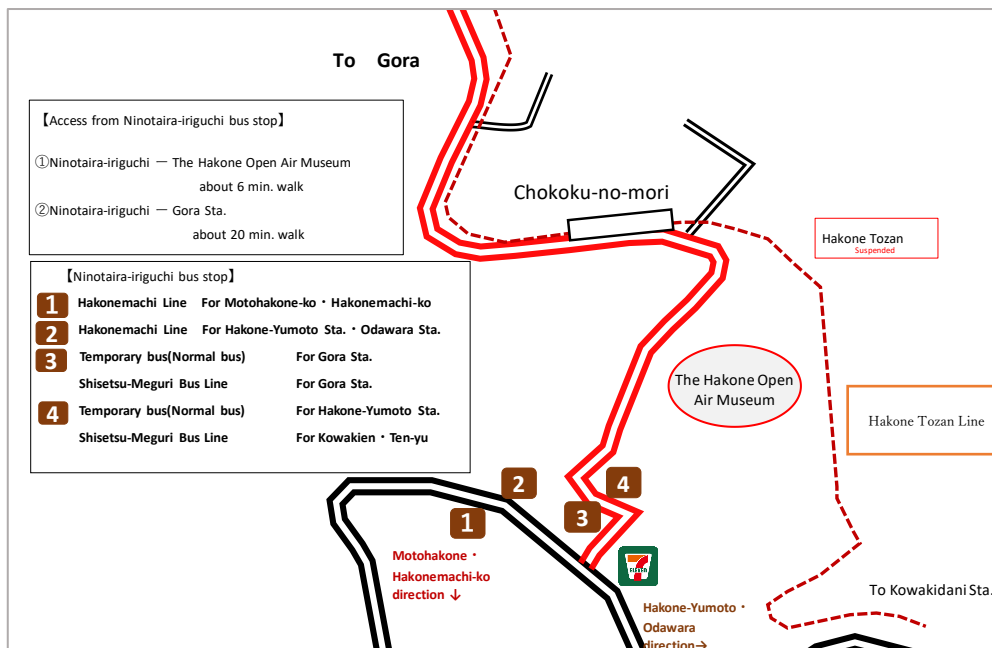

Regarding the Hakone Tozan Line (Hakone-Yumoto Sta. ~Gora Sta.) bus transfer and Rail Replacement bus service [6/1~]

Due to the effects of Typhoon 19 (Hagibis), sections of the Hakone Tozan Line is suspended. Replacement buses are operating in Hakone Tozan Line (Hakone-Yumoto Sta. ~ Gora Sta.).

【Bus Transfers using Hakone Tozan Bus (normal bus)】

Hakone Tozan Bus will provide temporary service (Hakone-Yumoto Sta.~Gora Sta.) **Yumoto⇄Gora**

- **H** Hakonemachi Line (Ninotaira-iriguchi)
- **T** Togendai Line (Miyagino Eigyosho-mae Shisetsu Meguri bus transfer)

※Passengers using IC cards to board these buses will be charged the bus fare, which is more expensive.

【Rail Replacement Bus Service】

· Hakone-Yumoto Sta.~Gora Sta. Rail Replacement buses are operating. **Yumoto⇄Gora**

※IC cards cannot be used on these buses.

Due to the limited availability of the Hakone Tozan Bus temporary buses and Rail Replacement buses, **H**-line buses can be used as an alternative. After 4pm buses from Gora Sta. to Hakone-Yumoto Sta. are severely limited, so please be aware.