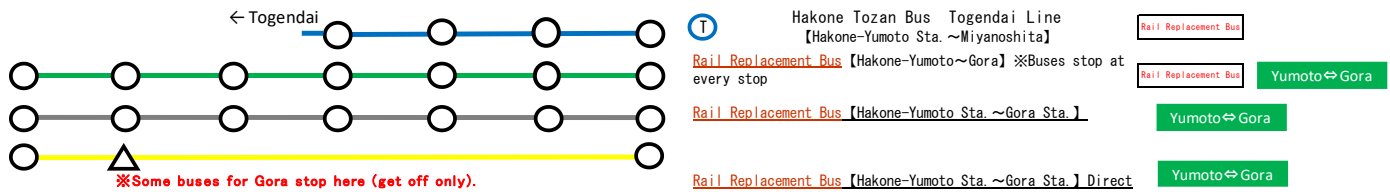

Regarding the Hakone Tozan Line (Hakone-Yumoto Sta. ~Gora Sta.) bus transfer and Rail Replacement bus service [6/1~]

Due to the effects of Typhoon 19 (Hagibis), sections of the Hakone Tozan Line is suspended. Replacement buses are operating in Hakone Tozan Line (Hakone-Yumoto Sta. ~ Gora Sta.).

【Bus Transfers using Hakone Tozan Bus (normal bus)】

Hakone Tozan Bus will provide temporary service (Hakone-Yumoto Sta.~Gora Sta.) **Yumoto⇄Gora**

- **H** Hakonemachi Line (Ninotaira-iriguchi)
- **T** Togendai Line (Miyagino Eigyosho-mae Shisetsu Meguri bus transfer)

※Passengers using IC cards to board these buses will be charged the bus fare, which is more expensive.

【Rail Replacement Bus Service】

· Hakone-Yumoto Sta.~Gora Sta. Rail Replacement buses are operating. **Yumoto⇄Gora**

・ Timetable ※ Schedule may be disrupted due to traffic and road condition. Please be aware that times may change without notice.

Green...Temporary bus(Normal bus) Gray...Rail Replacement bus Orange...Rail Replacement bus(direct)