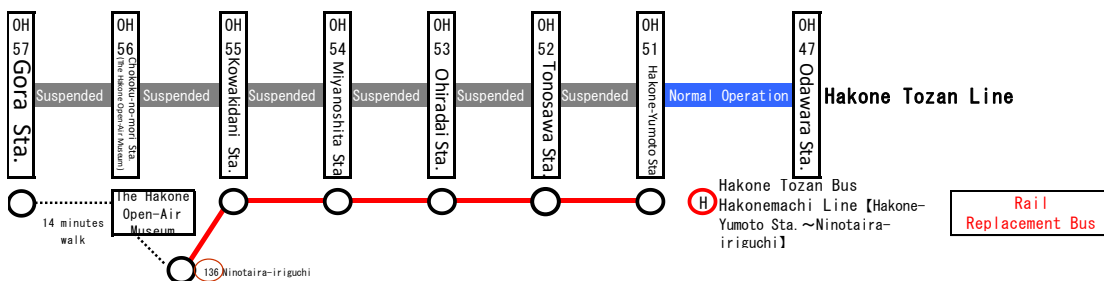

Regarding the Hakone Tozan Line (Hakone-Yumoto Sta. ~Gora Sta.) bus transfer and Rail Replacement bus service [6/1~]

Due to the effects of Typhoon 19 (Hagibis), sections of the Hakone Tozan Line is suspended. Replacement buses are operating in Hakone Tozan Line (Hakone-Yumoto Sta. ~ Gora Sta.).

【Bus Transfers using Hakone Tozan Bus (normal bus)】

Hakone Tozan Bus will provide temporary service (Hakone-Yumoto Sta.~Gora Sta.) **Yumoto⇄Gora**

- **H** Hakonemachi Line (Ninotaira-iriguchi)
- **T** Togendai Line (Miyagino Eigyosho-mae Shisetsu Meguri bus transfer)

※Passengers using IC cards to board these buses will be charged the bus fare, which is more expensive.

【Rail Replacement Bus Service】

· Hakone-Yumoto Sta.~Gora Sta. Rail Replacement buses are operating. **Yumoto⇄Gora**

※IC cards cannot be used on these buses.

Due to the limited availability of the Hakone Tozan Bus temporary buses and Rail Replacement buses, **H**-line buses can be used as an alternative. After 4pm buses from Gora Sta. to Hakone-Yumoto Sta. are severely limited, so please be aware.