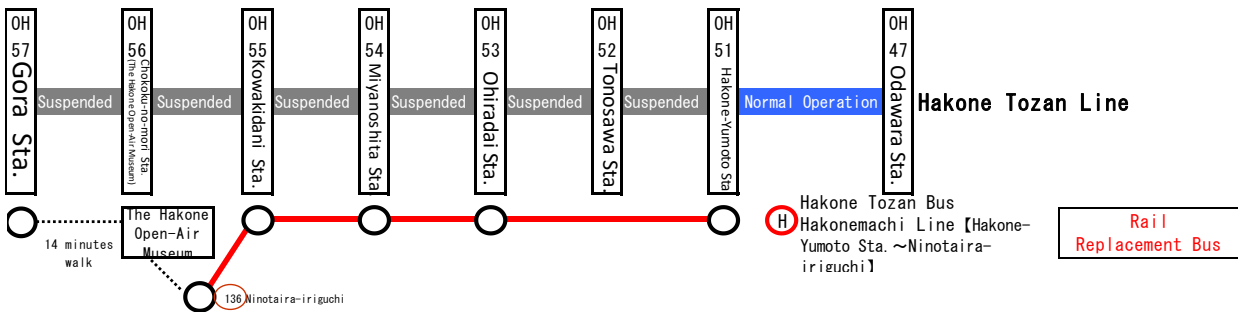

Regarding the Hakone Tozan Line (Hakone-Yumoto Sta.~Gora Sta.) bus transfer and Rail Replacement bus service

【Bus Transfers using Hakone Tozan Bus (normal bus)】

Hakone Tozan Bus will provide temporary service (Hakone-Yumoto Sta.~Gora Sta.) **Yumoto⇄Gora**

- **(H) Hakonemachi Line (Ninotaira-iriguchi)**
- **(T) Togendai Line (Miyagino Eigyo-sho-mae Shisetsu Meguri bus transfer)**

※Passengers using IC cards to board these buses will be charged the bus fare, which is more expensive.

【Rail Replacement Bus Service】

· Hakone-Yumoto Sta.~Gora Sta. Rail Replacement buses are operating. **Yumoto⇄Gora**

※IC cards cannot be used on these buses.

Due to the limited availability of the Hakone Tozan Bus temporary buses and Rail Replacement buses, (H)-line buses can be used as an alternative. After 4pm buses from Gora Sta. to Hakone-Yumoto Sta. are severely limited, so please be aware.