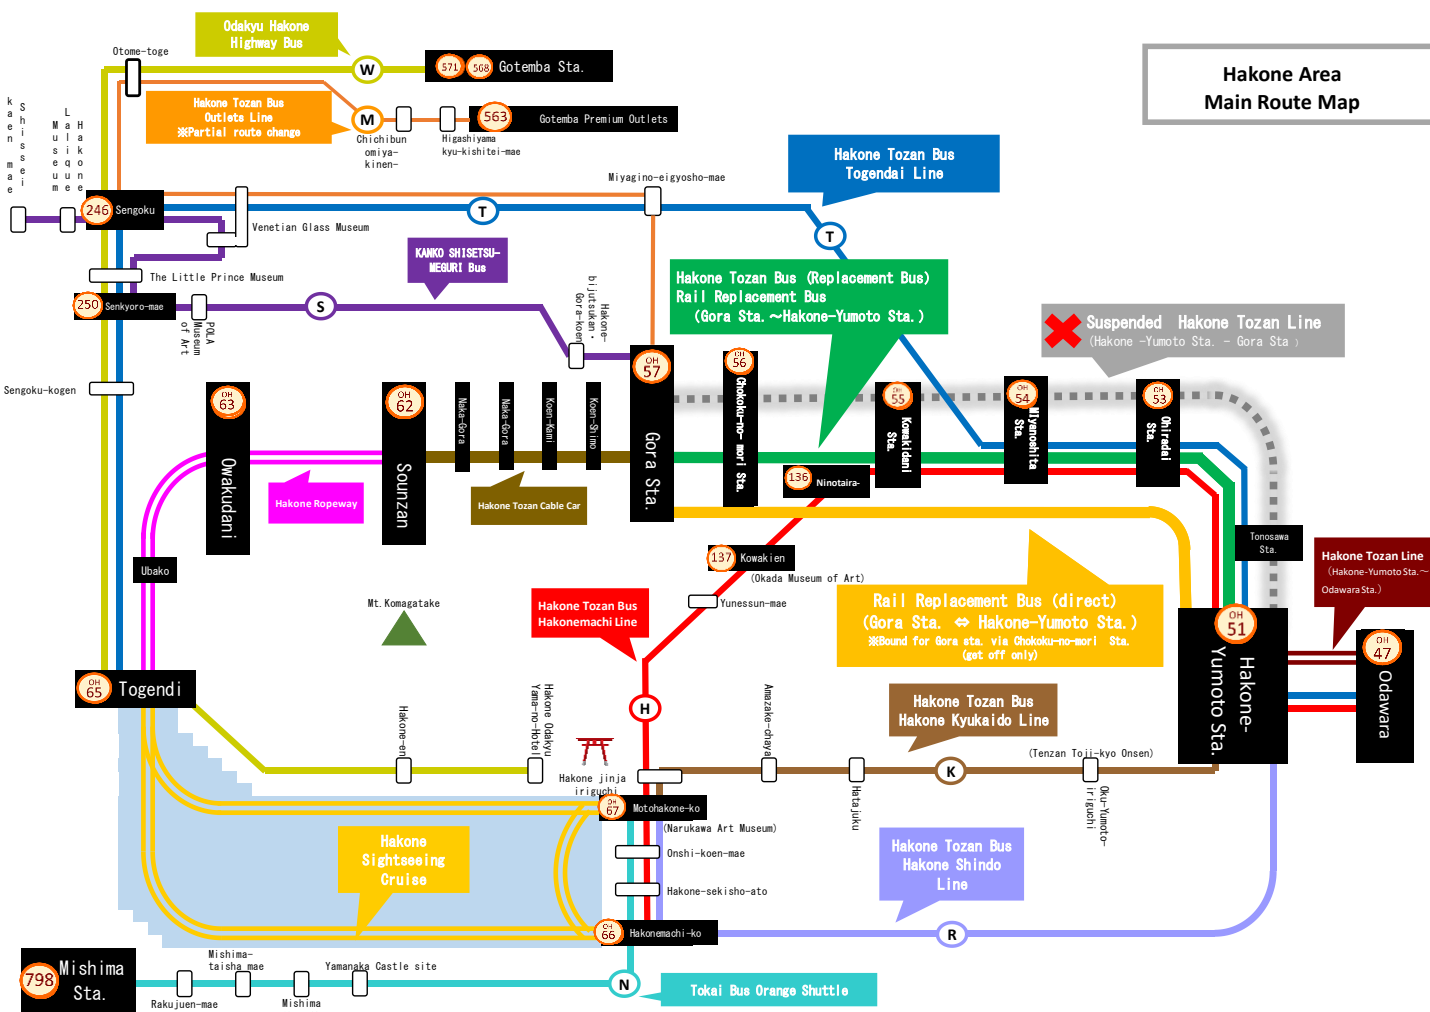

Hakone Area Transportation Network Information

箱根区域内的交通运行告知

Due to the effects of Typhoon 19 (Hagibis), sections of the Hakone Tozan Line is suspended. Replacement buses are operating in Hakone Tozan Line (Hakone-Yumoto Sta. ~ Gora Sta.).

因台风19号受灾影响，箱根登山电车部分区间停运。代行巴士於箱根登山电车（箱根汤本站~强罗站）实施中。

For real-time updates on our transportation networks, please check the 「Your Guide to All Things Hakone」 website.
实际运行情形请至「箱根全攻略」确认

Your Guide to All Things Hakone

箱根全攻略

ENGLISH

中文