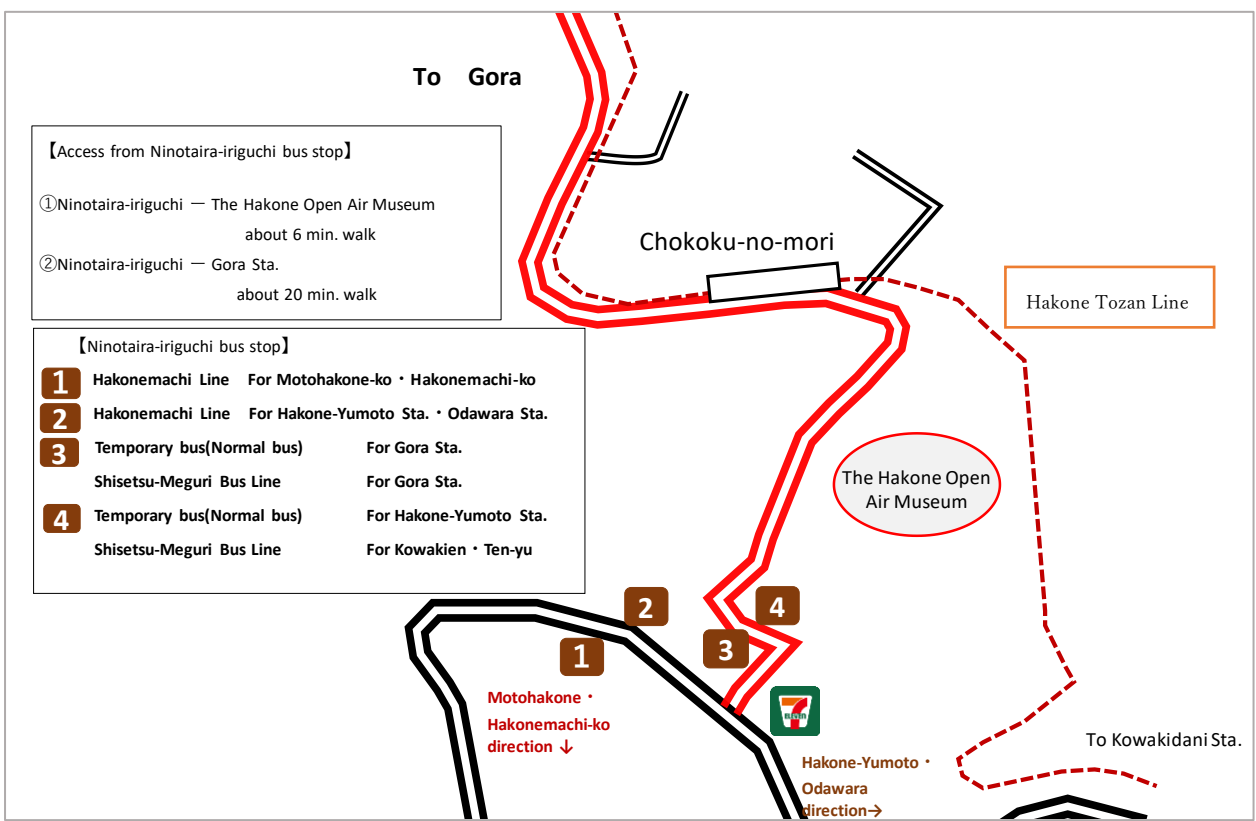

Regarding the Hakone Tozan Line (Hakone-Yumoto Sta.~Gora Sta.) bus transfer and Rail Replacement bus service

【Bus Transfers using Hakone Tozan Bus (normal bus)】

Hakone Tozan Bus will provide temporary service (Hakone-Yumoto Sta.~Gora Sta.) **Yumoto⇄Gora**

- **(H) Hakonemachi Line (Ninotaira-iriguchi)**
- **(T) Togendai Line (Miyagino Eigyo-sho-mae Shisetsu Meguri bus transfer)**

※Passengers using IC cards to board these buses will be charged the bus fare, which is more expensive.

【Rail Replacement Bus Service】

· Hakone-Yumoto Sta.~Gora Sta. Rail Replacement buses are operating. **Yumoto⇄Gora**

※IC cards cannot be used on these buses.

Due to the limited availability of the Hakone Tozan Bus temporary buses and Rail Replacement buses, (H)-line buses can be used as an alternative. After 4pm buses from Gora Sta. to Hakone-Yumoto Sta. are severely limited, so please be aware.