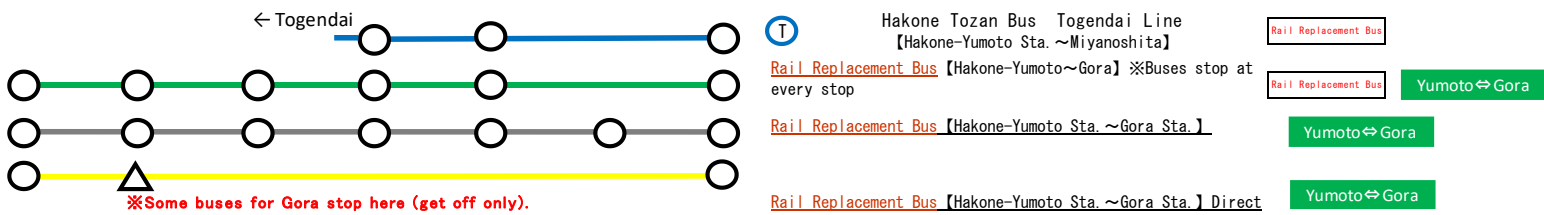

箱根全攻略

ENGLISH

中文

Regarding the Hakone Tozan Line (Hakone-Yumoto Sta.~Gora Sta.) bus transfer and Rail Replacement bus service

【Bus Transfers using Hakone Tozan Bus (normal bus)】

Hakone Tozan Bus will provide temporary service (Hakone-Yumoto Sta.~Gora Sta.) **Yumoto⇄Gora**

- **(H) Hakonemachi Line (Ninotaira-iriguchi)**
- **(T) Togendai Line (Miyagino Eigyo-sho-mae Shisetsu Meguri bus transfer)**

※Passengers using IC cards to board these buses will be charged the bus fare, which is more expensive.

【Rail Replacement Bus Service】

· Hakone-Yumoto Sta.~Gora Sta. Rail Replacement buses are operating. **Yumoto⇄Gora**

※IC cards cannot be used on these buses.

Due to the limited availability of the Hakone Tozan Bus temporary buses and Rail Replacement buses, (H)-line buses can be used as an alternative. After 4pm buses from Gora Sta. to Hakone-Yumoto Sta. are severely limited, so please be aware.

・ Timetable ※ Schedule may be disrupted due to traffic and road condition. Please be aware that times may change without notice.

Green...Temporary bus(Normal bus) Gray...Rail Replacement bus Orange...Rail Replacement bus(direct)