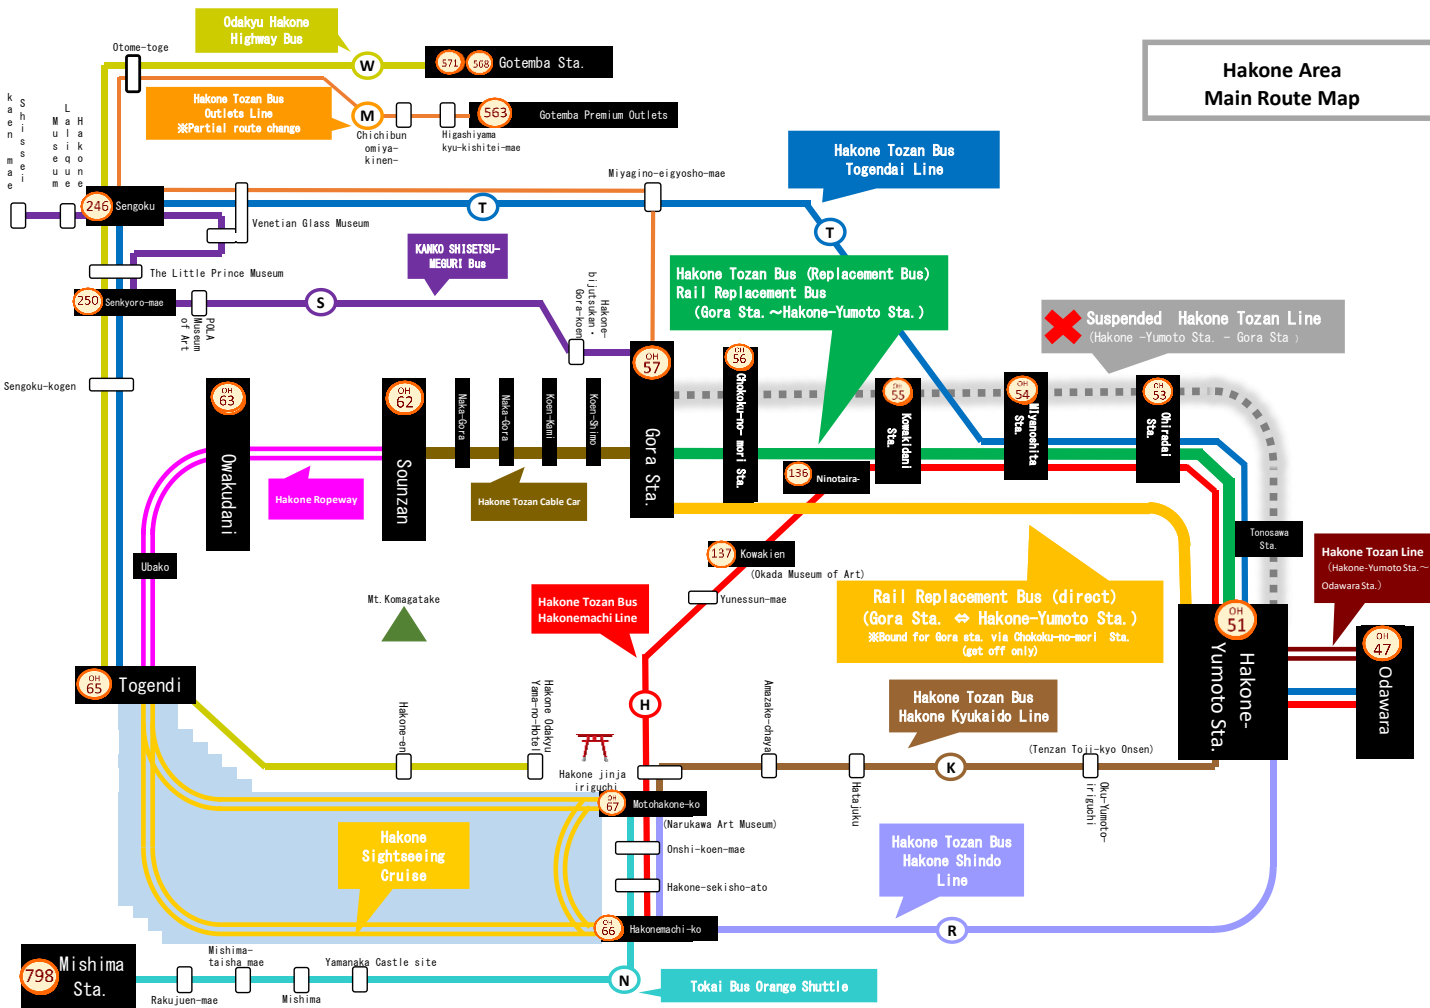

Hakone Area Transportation Network Information

箱根区域内的交通运行告知

Due to the effects of Typhoon 19 (Hagibis), sections of the Hakone Tozan Line is suspended. Replacement buses are operating in Hakone Tozan Line (Hakone-Yumoto Sta. ~ Gora Sta.).

因台风19号受灾影响，箱根登山电车部分区间停运。代行巴士於箱根登山电车（箱根汤本站~强罗站）实施中。

For real-time updates on our transportation networks, please check the 「Your Guide to All Things Hakone」 website.
实际运行情形请至「箱根全攻略」确认

Your Guide to All Things Hakone

箱根全攻略

ENGLISH

中文

Please be aware that the information may change without warning.

刊载内容可因实际状况而改变，恳请谅解。