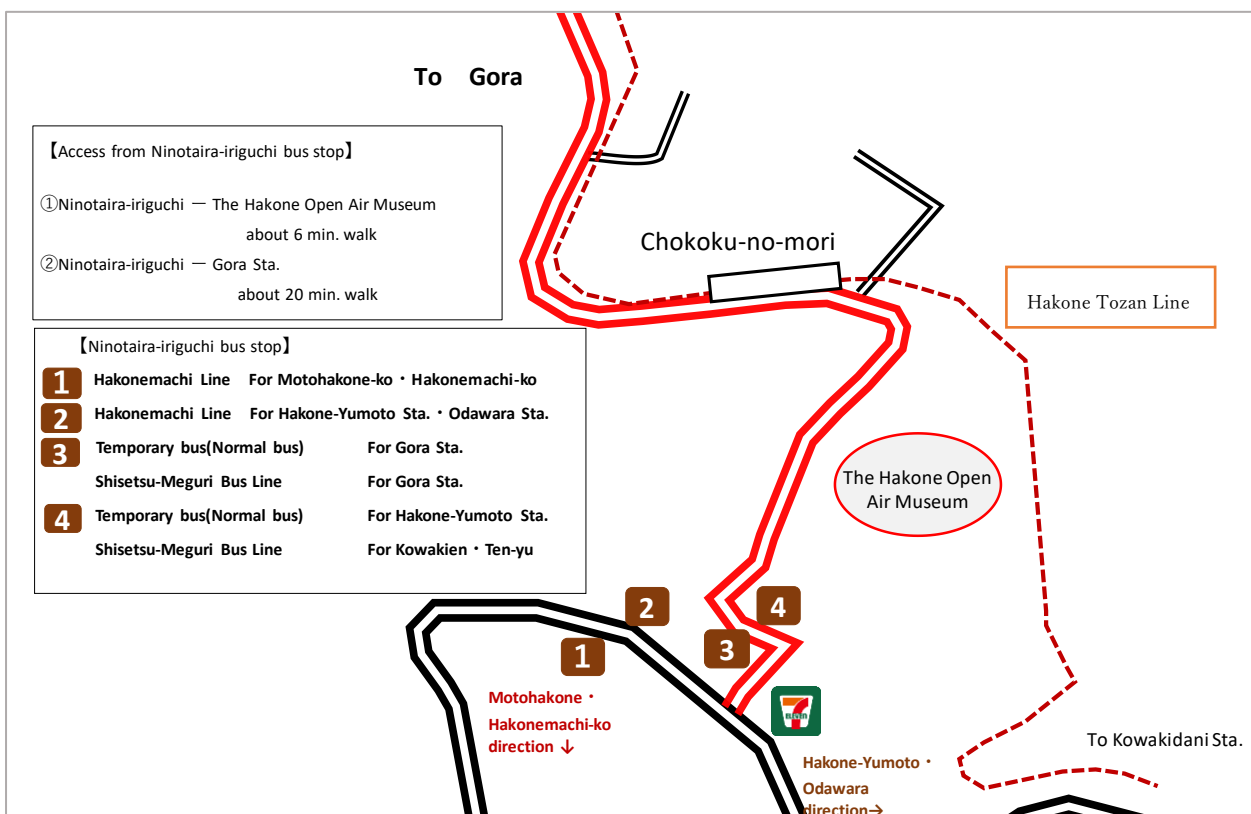

Regarding the Hakone Tozan Line (Hakone-Yumoto Sta.~Gora Sta.) bus transfer and Rail Replacement bus service

【Bus Transfers using Hakone Tozan Bus (normal bus)】

Hakone Tozan Bus will provide temporary service (Hakone-Yumoto Sta.~Gora Sta.) **Yumoto⇄Gora**

- **H** Hakonemachi Line (Ninotaira-iriguchi)
- **T** Togendai Line (Miyagino Eigyo-sho-mae Shisetsu Meguri bus transfer)

※Passengers using IC cards to board these buses will be charged the bus fare, which is more expensive.

【Rail Replacement Bus Service】

· Hakone-Yumoto Sta.~Gora Sta. Rail Replacement buses are operating. **Yumoto⇄Gora**

※IC cards cannot be used on these buses.

Due to the limited availability of the Hakone Tozan Bus temporary buses and Rail Replacement buses, **H**-line buses can be used as an alternative. After 4pm buses from Gora Sta. to Hakone-Yumoto Sta. are severely limited, so please be aware.