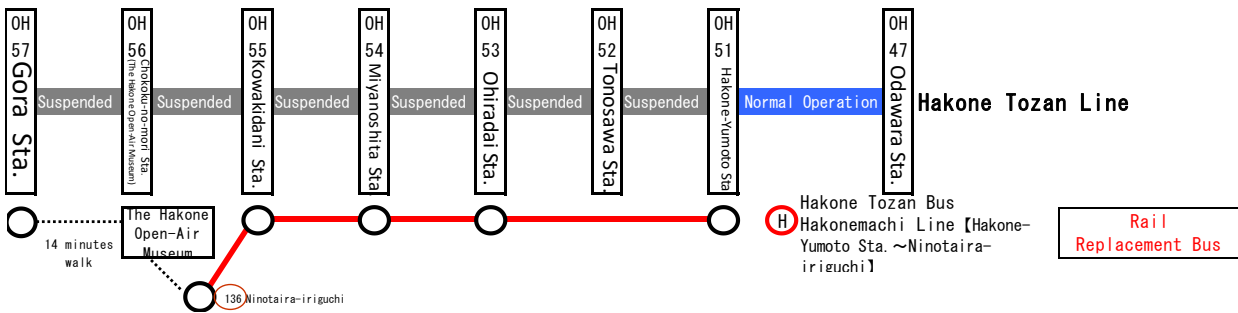

Regarding the Hakone Tozan Line (Hakone-Yumoto Sta.~Gora Sta.) bus transfer and Rail Replacement bus service

【Bus Transfers using Hakone Tozan Bus (normal bus)】

Hakone Tozan Bus will provide temporary service (Hakone-Yumoto Sta.~Gora Sta.) **Yumoto⇄Gora**

- **H** Hakonemachi Line (Ninotaira-iriguchi)
- **T** Togendai Line (Miyagino Eigyo-sho-mae Shisetsu Meguri bus transfer)

※Passengers using IC cards to board these buses will be charged the bus fare, which is more expensive.

【Rail Replacement Bus Service】

· Hakone-Yumoto Sta.~Gora Sta. Rail Replacement buses are operating. **Yumoto⇄Gora**

※IC cards cannot be used on these buses.

Due to the limited availability of the Hakone Tozan Bus temporary buses and Rail Replacement buses, **H**-line buses can be used as an alternative. After 4pm buses from Gora Sta. to Hakone-Yumoto Sta. are severely limited, so please be aware.