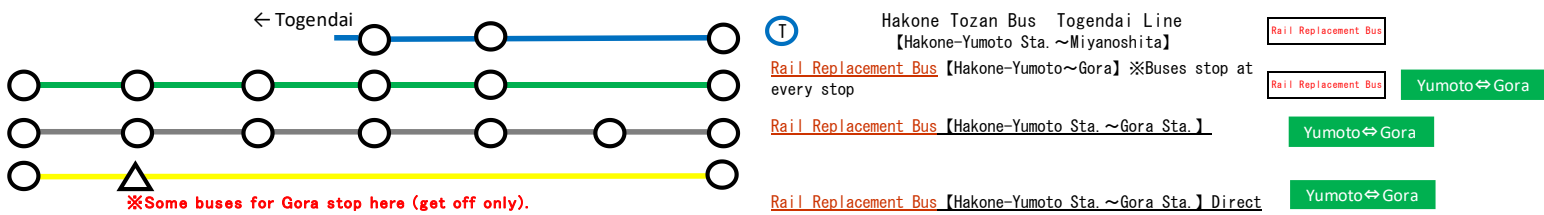

箱根全攻略

ENGLISH

中文

Please be aware that the information may change without warning.

刊载内容可因实际状况而改变，恳请谅解。

Regarding the Hakone Tozan Line (Hakone-Yumoto Sta.~Gora Sta.) bus transfer and Rail Replacement bus service

**【Bus Transfers using Hakone Tozan Bus (normal bus)】**

Hakone Tozan Bus will provide temporary service (Hakone-Yumoto Sta.~Gora Sta.) **Yumoto⇄Gora**

- **H** Hakonemachi Line (Ninotaira-iriguchi)
- **T** Togendai Line (Miyagino Eigyo-sho-mae Shisetsu Meguri bus transfer)

※Passengers using IC cards to board these buses will be charged the bus fare, which is more expensive.

**【Rail Replacement Bus Service】**

· Hakone-Yumoto Sta.~Gora Sta. Rail Replacement buses are operating. **Yumoto⇄Gora**

・ Timetable ※ Schedule may be disrupted due to traffic and road condition. Please be aware that times may change without notice.

Green...Temporary bus(Normal bus) Gray...Rail Replacement bus Orange...Rail Replacement bus(direct)