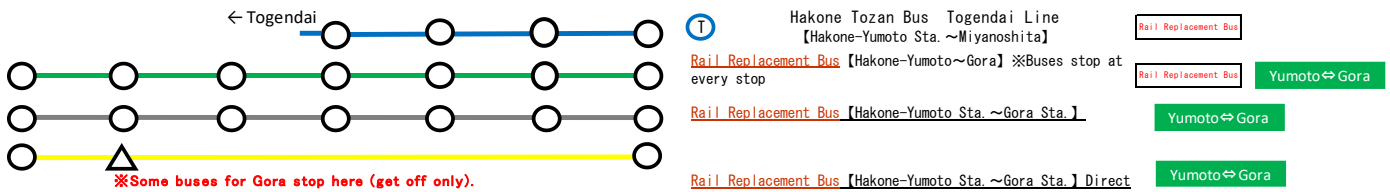

Regarding the Hakone Tozan Line (Hakone-Yumoto Sta. ~Gora Sta.) bus transfer and Rail Replacement bus service [5/11~]

Due to the effects of Typhoon 19 (Hagibis), sections of the Hakone Tozan Line is suspended. Replacement buses are operating in Hakone Tozan Line (Hakone-Yumoto Sta. ~ Gora Sta.).

【Bus Transfers using Hakone Tozan Bus (normal bus)】

Hakone Tozan Bus will provide temporary service (Hakone-Yumoto Sta.~Gora Sta.) **Yumoto⇄Gora**

- **H** Hakonemachi Line (Ninotaira-iriguchi)
- **T** Togendai Line (Miyagino Eigyo-sho-mae Shisetsu Meguri bus transfer)

※Passengers using IC cards to board these buses will be charged the bus fare, which is more expensive.

【Rail Replacement Bus Service】

· Hakone-Yumoto Sta.~Gora Sta. Rail Replacement buses are operating. **Yumoto⇄Gora**

• Timetable ※ **Schedule may be disrupted due to traffic and road condition. Please be aware that times may change without notice.**

Green...Temporary bus(Normal bus) Gray...Rail Replacement bus Orange...Rail Replacement bus(direct)