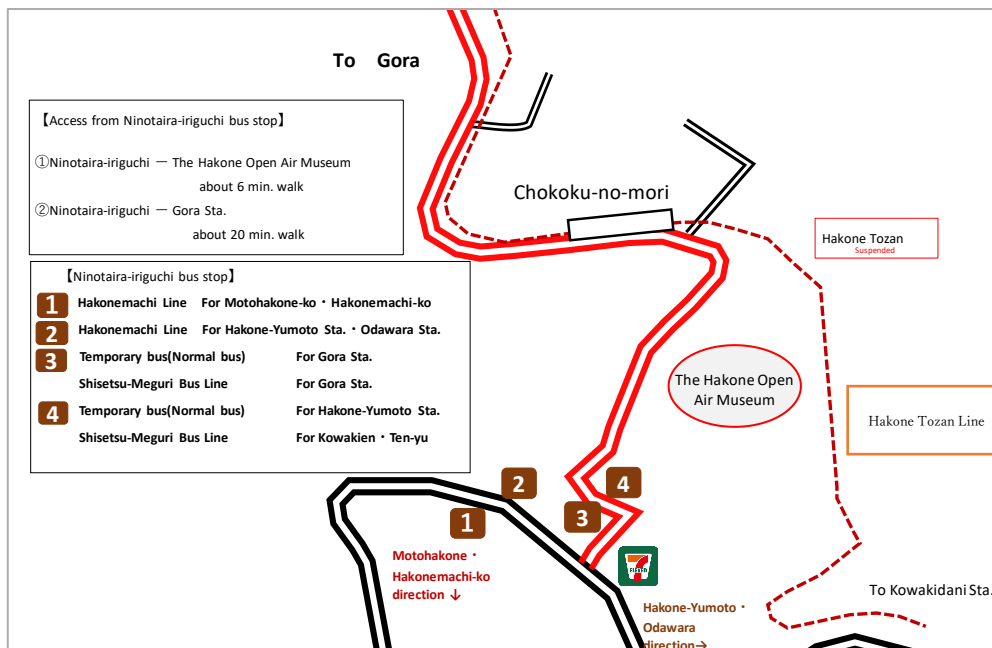

Regarding the Hakone Tozan Line (Hakone-Yumoto Sta. ~Gora Sta.) bus transfer and Rail Replacement bus service [5/11~]

Due to the effects of Typhoon 19 (Hagibis), sections of the Hakone Tozan Line is suspended. Replacement buses are operating in Hakone Tozan Line (Hakone-Yumoto Sta. ~ Gora Sta.).

【Bus Transfers using Hakone Tozan Bus (normal bus)】

Hakone Tozan Bus will provide temporary service (Hakone-Yumoto Sta.~Gora Sta.) **Yumoto⇄Gora**

- **H** Hakonemachi Line (Ninotaira-iriguchi)
- **T** Togendai Line (Miyagino Eigyo-sho-mae Shisetsu Meguri bus transfer)

※Passengers using IC cards to board these buses will be charged the bus fare, which is more expensive.

【Rail Replacement Bus Service】

· Hakone-Yumoto Sta.~Gora Sta. Rail Replacement buses are operating. **Yumoto⇄Gora**

※IC cards cannot be used on these buses.

Due to the limited availability of the Hakone Tozan Bus temporary buses and Rail Replacement buses, **H**-line buses can be used as an alternative. After 4pm buses from Gora Sta. to Hakone-Yumoto Sta. are severely limited, so please be aware.