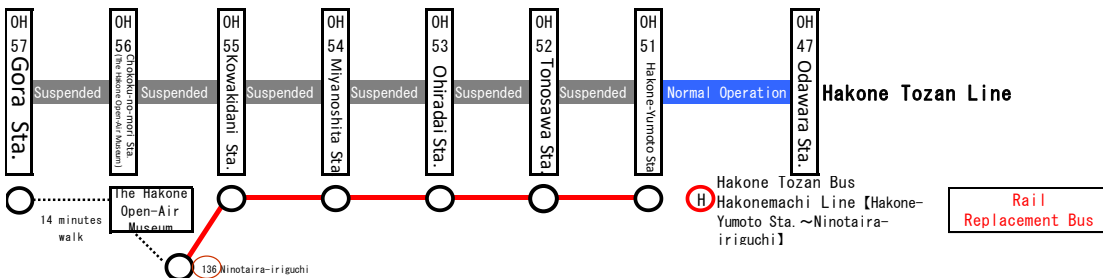

Regarding the Hakone Tozan Line (Hakone-Yumoto Sta. ~Gora Sta.) bus transfer and Rail Replacement bus service [5/11~]

Due to the effects of Typhoon 19 (Hagibis), sections of the Hakone Tozan Line is suspended. Replacement buses are operating in Hakone Tozan Line (Hakone-Yumoto Sta. ~ Gora Sta.).

【Bus Transfers using Hakone Tozan Bus (normal bus)】

Hakone Tozan Bus will provide temporary service (Hakone-Yumoto Sta.~Gora Sta.) **Yumoto⇄Gora**

- **H** Hakonemachi Line (Ninotaira-iriguchi)
- **T** Togendai Line (Miyagino Eigyo-sho-mae Shisetsu Meguri bus transfer)

※Passengers using IC cards to board these buses will be charged the bus fare, which is more expensive.

【Rail Replacement Bus Service】

· Hakone-Yumoto Sta.~Gora Sta. Rail Replacement buses are operating. **Yumoto⇄Gora**

※IC cards cannot be used on these buses.

Due to the limited availability of the Hakone Tozan Bus temporary buses and Rail Replacement buses, **H**-line buses can be used as an alternative. After 4pm buses from Gora Sta. to Hakone-Yumoto Sta. are severely limited, so please be aware.