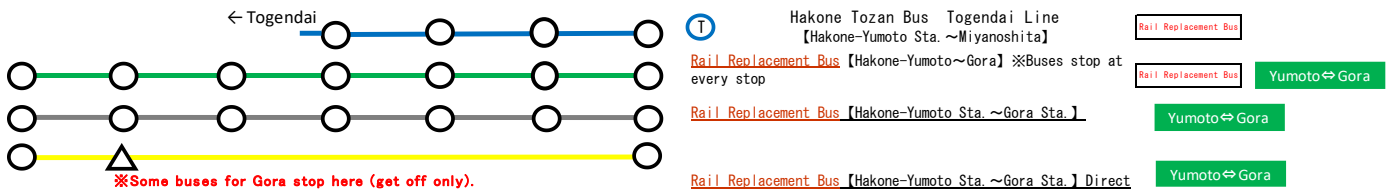

Regarding the Hakone Tozan Line (Hakone-Yumoto Sta. ~Gora Sta.) bus transfer and Rail Replacement bus service [4/11~]

Due to the effects of Typhoon 19 (Hagibis), sections of the Hakone Tozan Line is suspended. Replacement buses are operating in Hakone Tozan Line (Hakone-Yumoto Sta. ~ Gora Sta.).

**【Bus Transfers using Hakone Tozan Bus (normal bus)】**

Hakone Tozan Bus will provide temporary service (Hakone-Yumoto Sta.~Gora Sta.) **Yumoto⇄Gora**

- **H** Hakonemachi Line (Ninotaira-iriguchi)
- **T** Togendai Line (Miyagino Eigyo-sho-mae Shisetsu Meguri bus transfer)

※Passengers using IC cards to board these buses will be charged the bus fare, which is more expensive.

**【Rail Replacement Bus Service】**

· Hakone-Yumoto Sta.~Gora Sta. Rail Replacement buses are operating. **Yumoto⇄Gora**

・ Timetable ※ Schedule may be disrupted due to traffic and road condition. Please be aware that times may change without notice.

Green...Temporary bus(Normal bus) Gray...Rail Replacement bus Orange...Rail Replacement bus(direct)