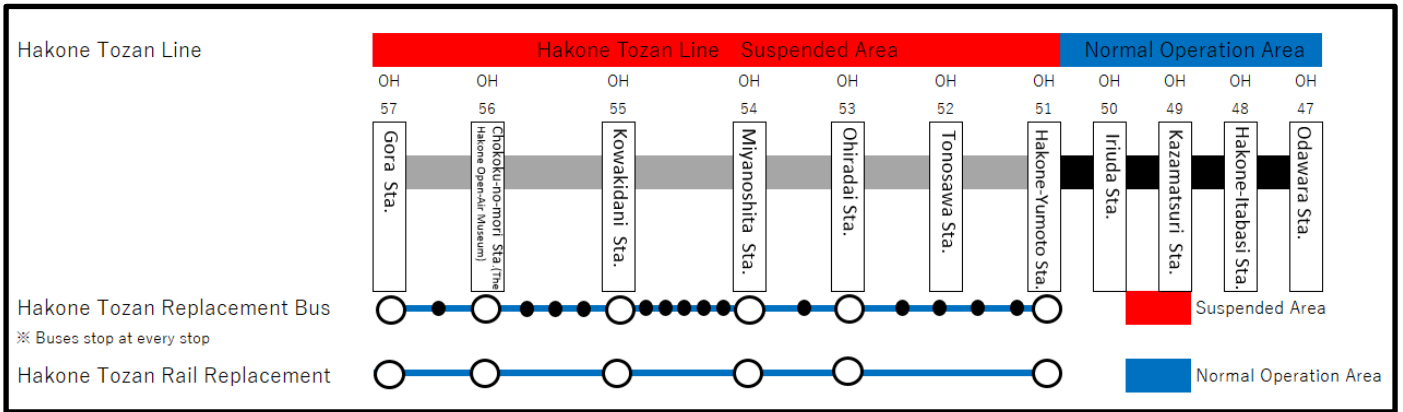

2.Hakone Tozan Line (Hakone-Yumoto~Gora) bus transfer and rail replacement bus

※ Please ask the station staff for further details.

3 Other

(1) Real time operating information is available on Hakone Navi.

【Hakone Navi】 <https://www.hakonenavi.jp/international/en/status_information>

(2) Operational information for each transportation network is available on their website.

(3) Hakone Freepass, Fuji Hakone Pass, Hakone Kamakura Pass will not be sold for the time being.