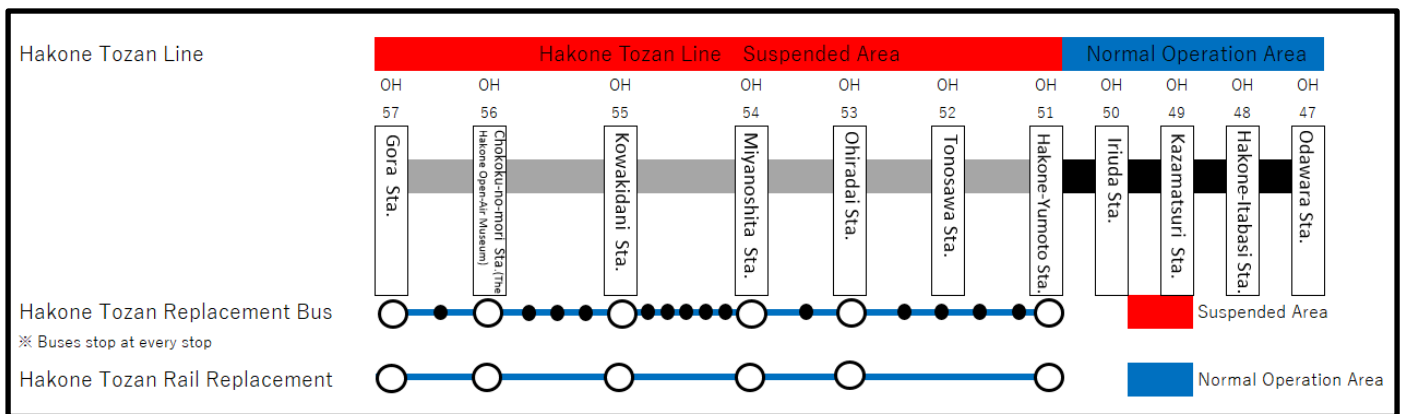

Hakone Sightseeing Cruise	Normal operation ※The last Cruise that leaves for Hakone-machi-ko at 16:20 does not have bus connection at Togendai Station. Customers are advised to make a round trip from Hakone-machi-ko.
Odakyu Hakone Highway Bus (specified area only)	The route between Shinjuku~Hakone Togendai is in operation. ※The bus is not operating between Togendai~Hotel de Yama. Please check the Odakyu Hakone Highway Bus website for more details.
Tokai Bus Orange Shuttle (specified area only)	Normal operation

2.Hakone Tozan Line (Hakone-Yumoto~Gora) bus transfer and rail replacement bus

※ Please ask the station staff for further details.

3 Other

(1) Real time operating information is available on Hakone Navi.

【Hakone Navi】 <https://www.hakonenavi.jp/international/en/status_information>

(2) Operational information for each transportation network is available on their website.

(3) Hakone Freepass, Fuji Hakone Pass, Hakone Kamakura Pass will not be sold for the time being.